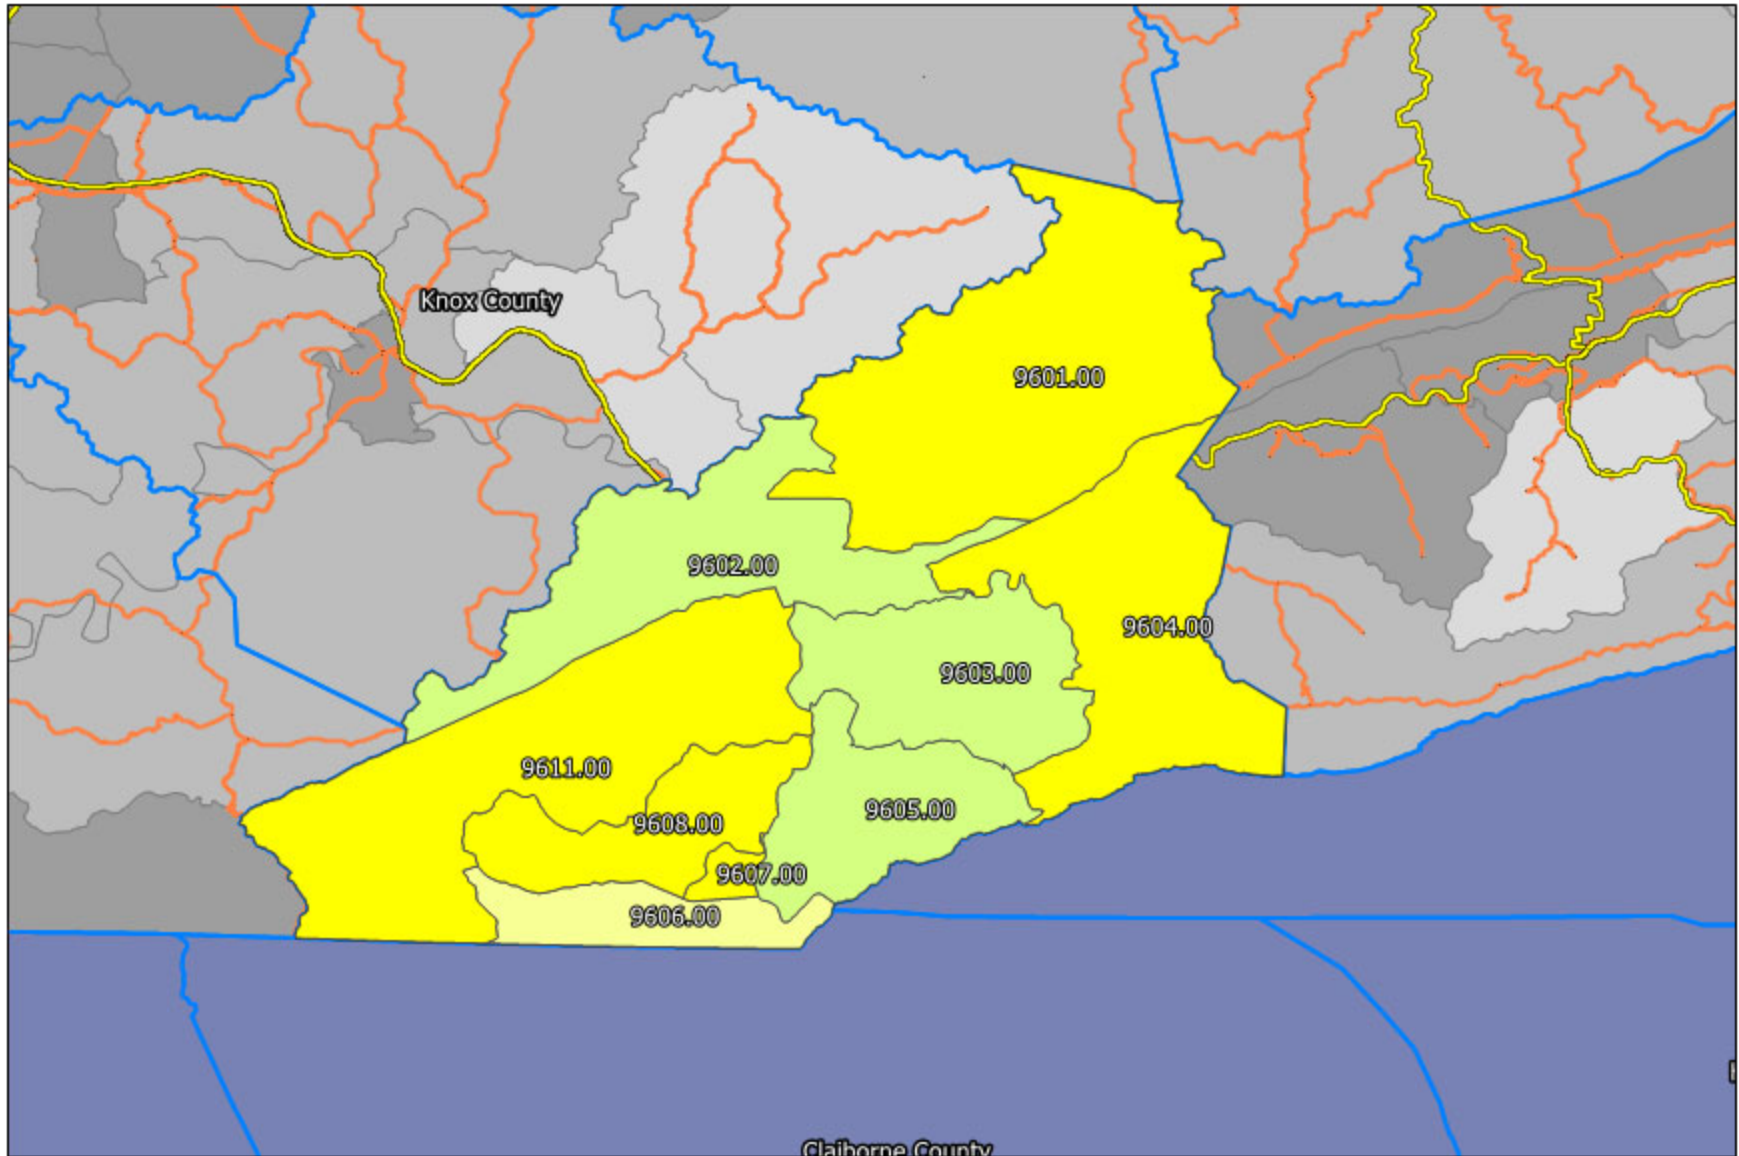

Bell County KY - KY Non-MSA

Map Legend

-  Counties
-  Cities > 499,999
-  Cities 200,000-499,999
-  Cities 100,000-199,999
-  Cities 50,000-99,999
-  Cities 25,000-49,999
-  Cities 10,000-24,999
-  Cities < 10,000

-  Interstate Highways
-  Primary Highways
-  Secondary Highways
-  Streets
-  Rural Roads

-  States

Census Tracts (Inside) - Tract Income ...

-  0 - Income Not Available
-  1 - Low Income
-  2 - Moderate Income
-  3 - Middle Income
-  4 - Upper Income

Census Tracts (Outside) - Tract Income ...

-  0 - Income Not Available
-  1 - Low Income
-  2 - Moderate Income
-  3 - Middle Income
-  4 - Upper Income