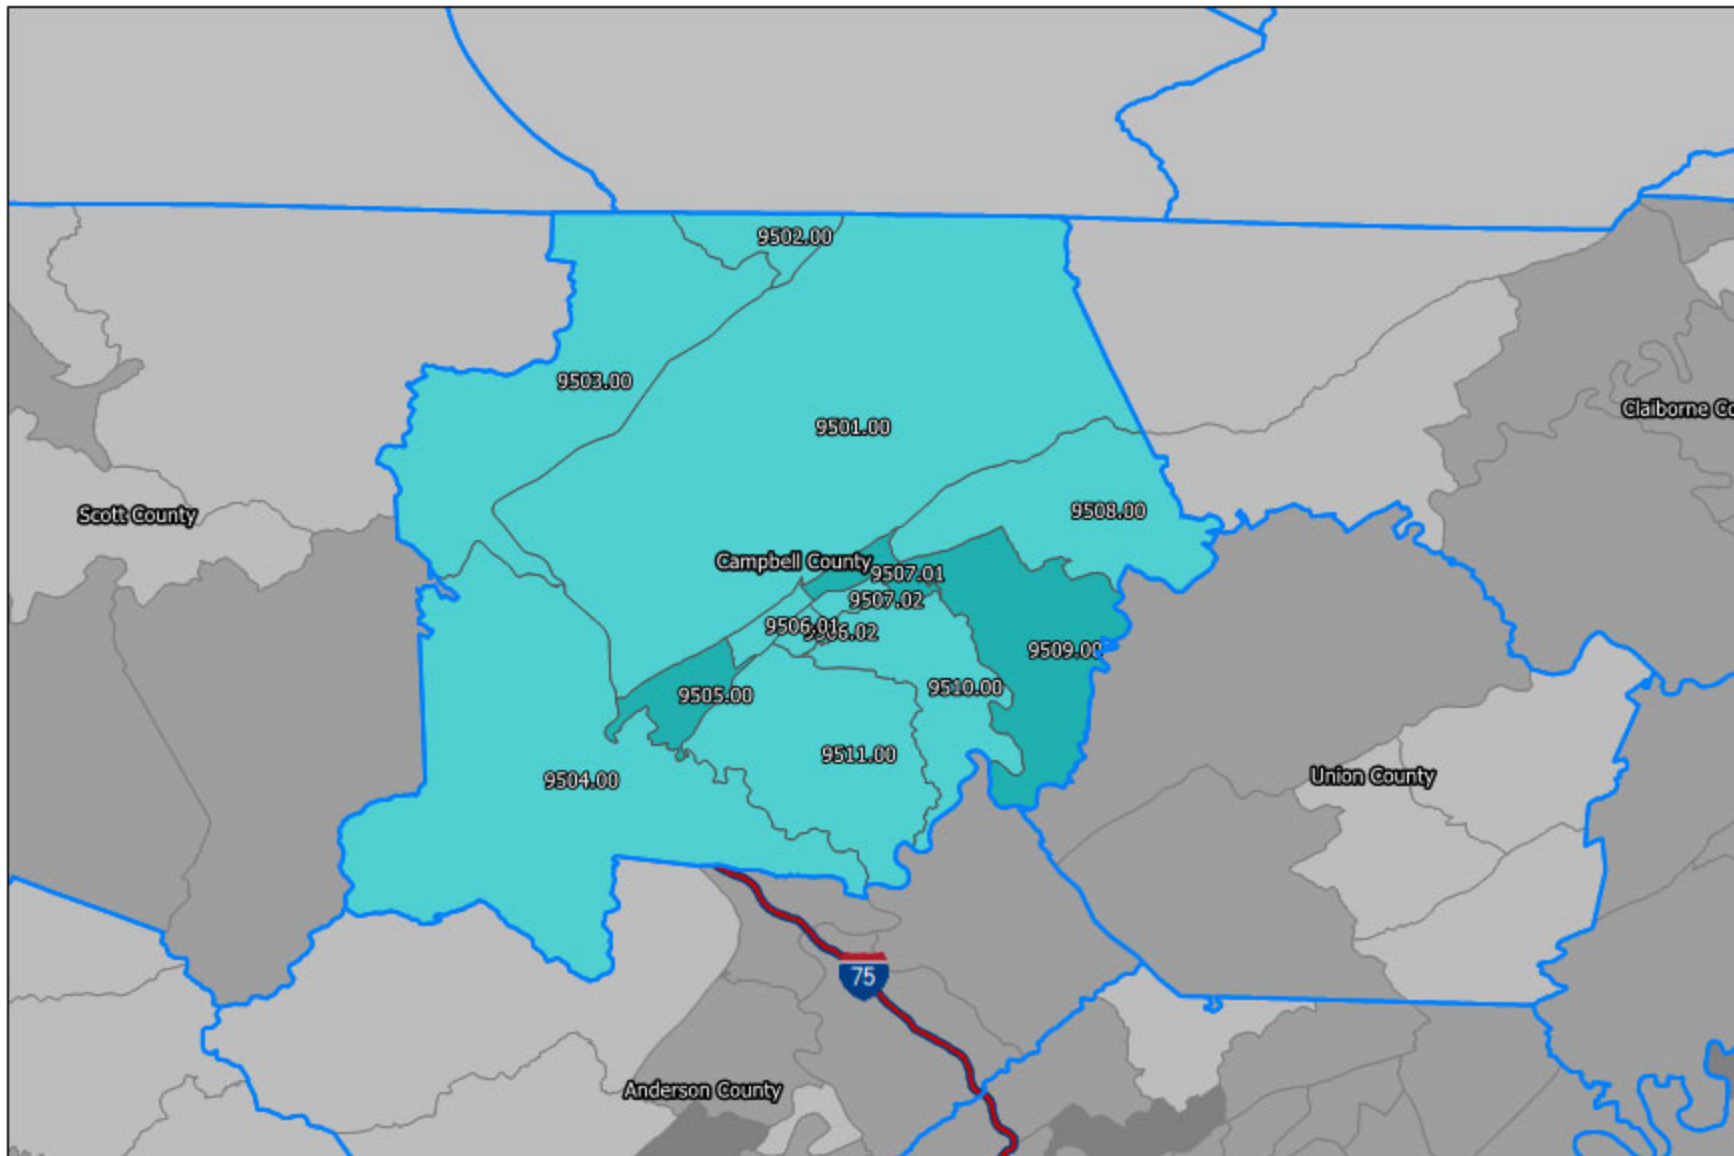

# Campbell County, TN - Knoxville TN MSA

### Map Legend

-  Counties
-  Cities > 499,999
-  Cities 200,000-499,999
-  Cities 100,000-199,999
-  Cities 50,000-99,999
-  Cities 25,000-49,999
-  Cities 10,000-24,999
-  Cities < 10,000

-  Interstate Highways
-  Primary Highways
-  Secondary Highways
-  Streets
-  Rural Roads

-  States

#### Census Tracts (Outside) - Tract Income ...

-  0 - Income Not Available
-  1 - Low Income
-  2 - Moderate Income
-  3 - Middle Income
-  4 - Upper Income