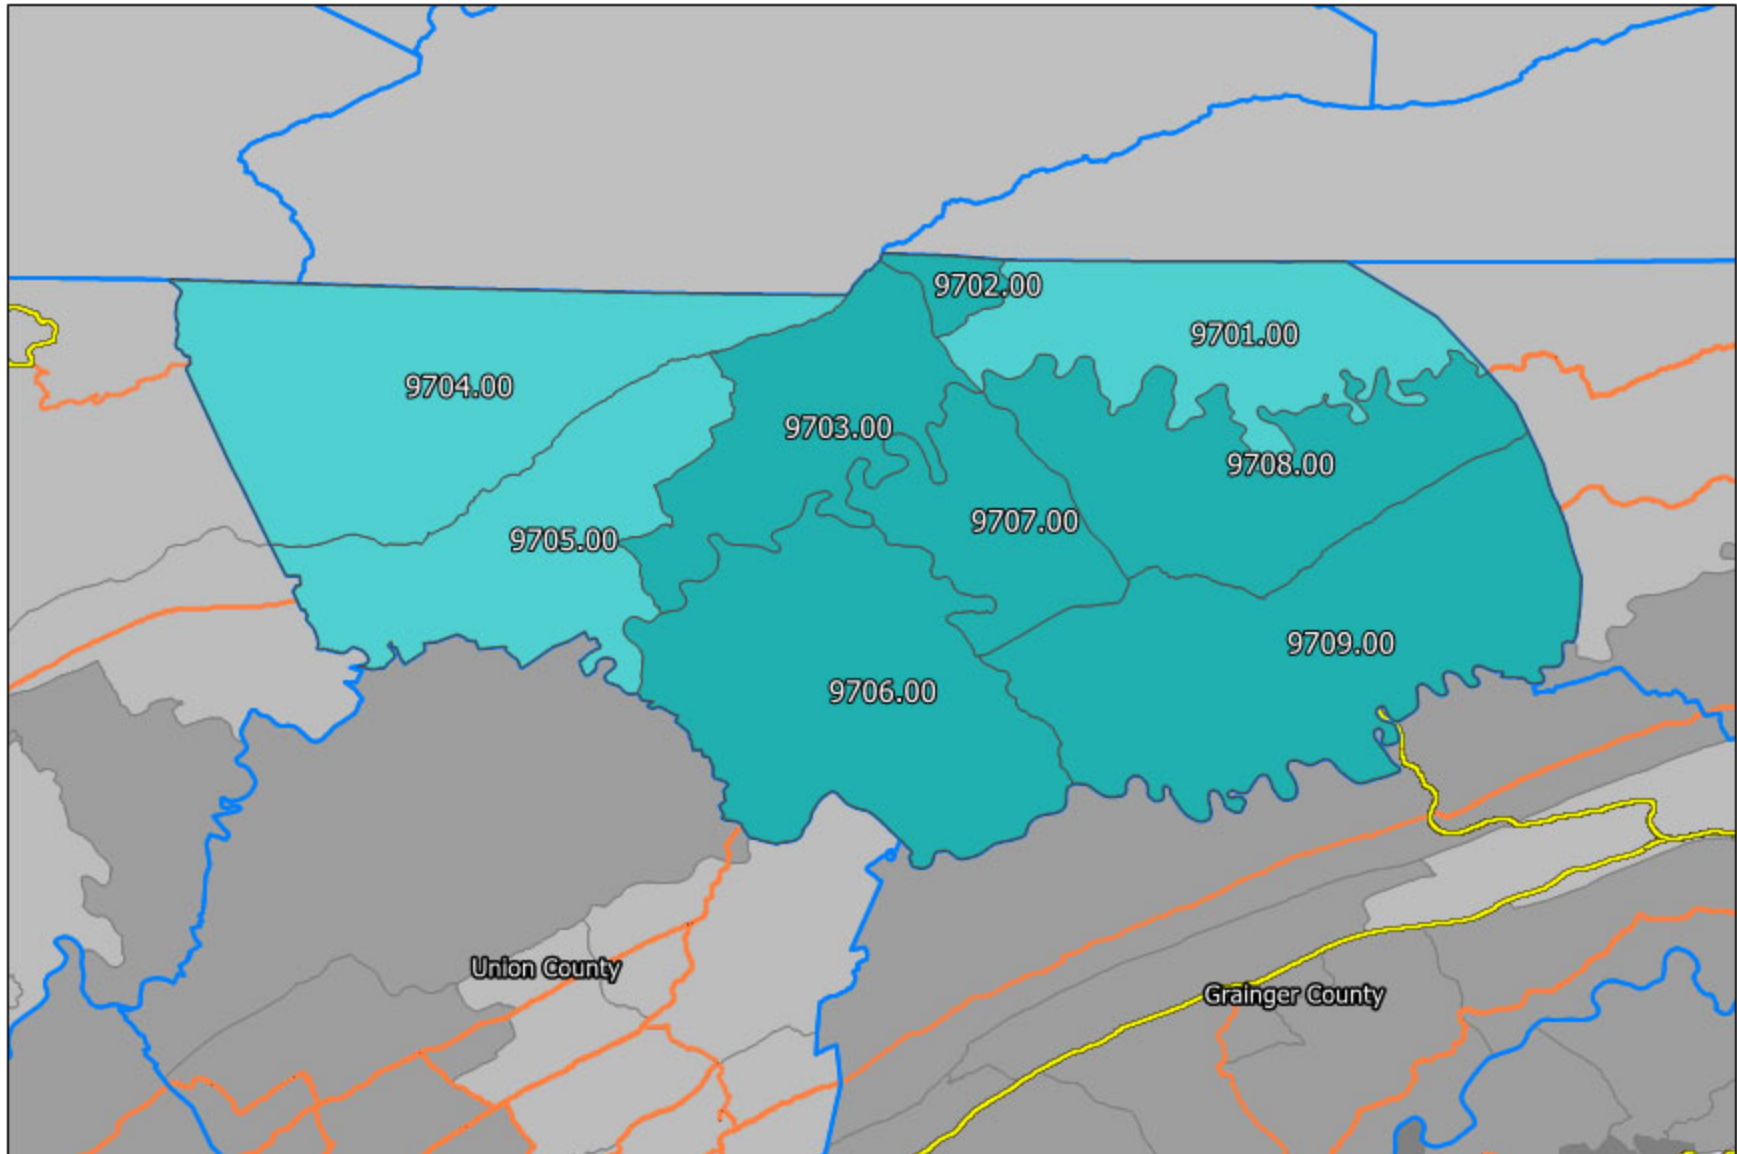

Claiborne County TN - TN Non-MSA

Map Legend

-  Counties
-  Cities > 499,999
-  Cities 200,000-499,999
-  Cities 100,000-199,999
-  Cities 50,000-99,999
-  Cities 25,000-49,999
-  Cities 10,000-24,999
-  Cities < 10,000

 Interstate Highways

 Primary Highways

 Secondary Highways

 Streets

 Rural Roads

 States

Census Tracts (Inside) - Tract Income ...

-  0 - Income Not Available
-  1 - Low Income
-  2 - Moderate Income
-  3 - Middle Income
-  4 - Upper Income

Census Tracts (Outside) - Tract Income ...

-  0 - Income Not Available
-  1 - Low Income
-  2 - Moderate Income
-  3 - Middle Income
-  4 - Upper Income