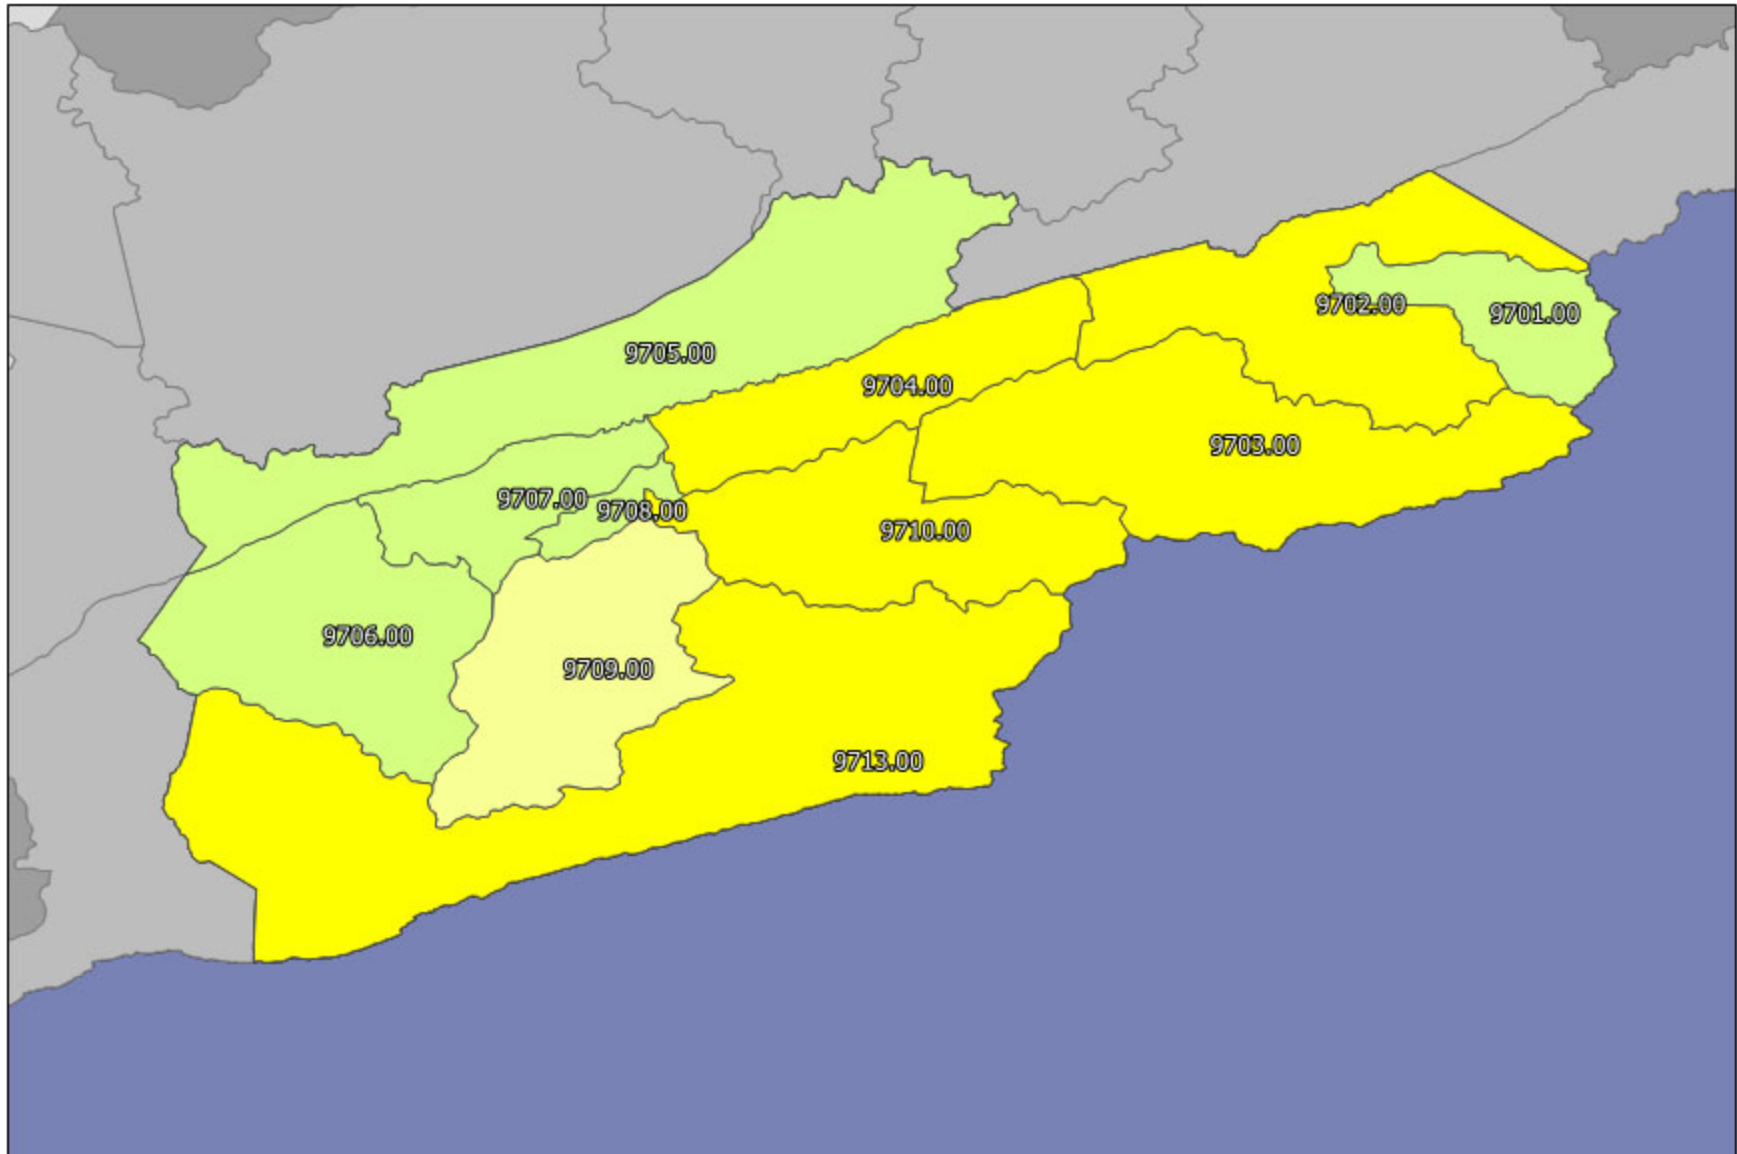

# Harlan County, KY - KY Non-MSA

## Map Legend

-  Cities > 499,999
-  Cities 200,000-499,999
-  Cities 100,000-199,999
-  Cities 50,000-99,999
-  Cities 25,000-49,999
-  Cities 10,000-24,999
-  Cities < 10,000

 States

Census Tracts (Inside) - Tract Income ...

-  0 - Income Not Available
-  1 - Low Income
-  2 - Moderate Income
-  3 - Middle Income
-  4 - Upper Income

Census Tracts (Outside) - Tract Income ...

-  0 - Income Not Available
-  1 - Low Income
-  2 - Moderate Income
-  3 - Middle Income
-  4 - Upper Income