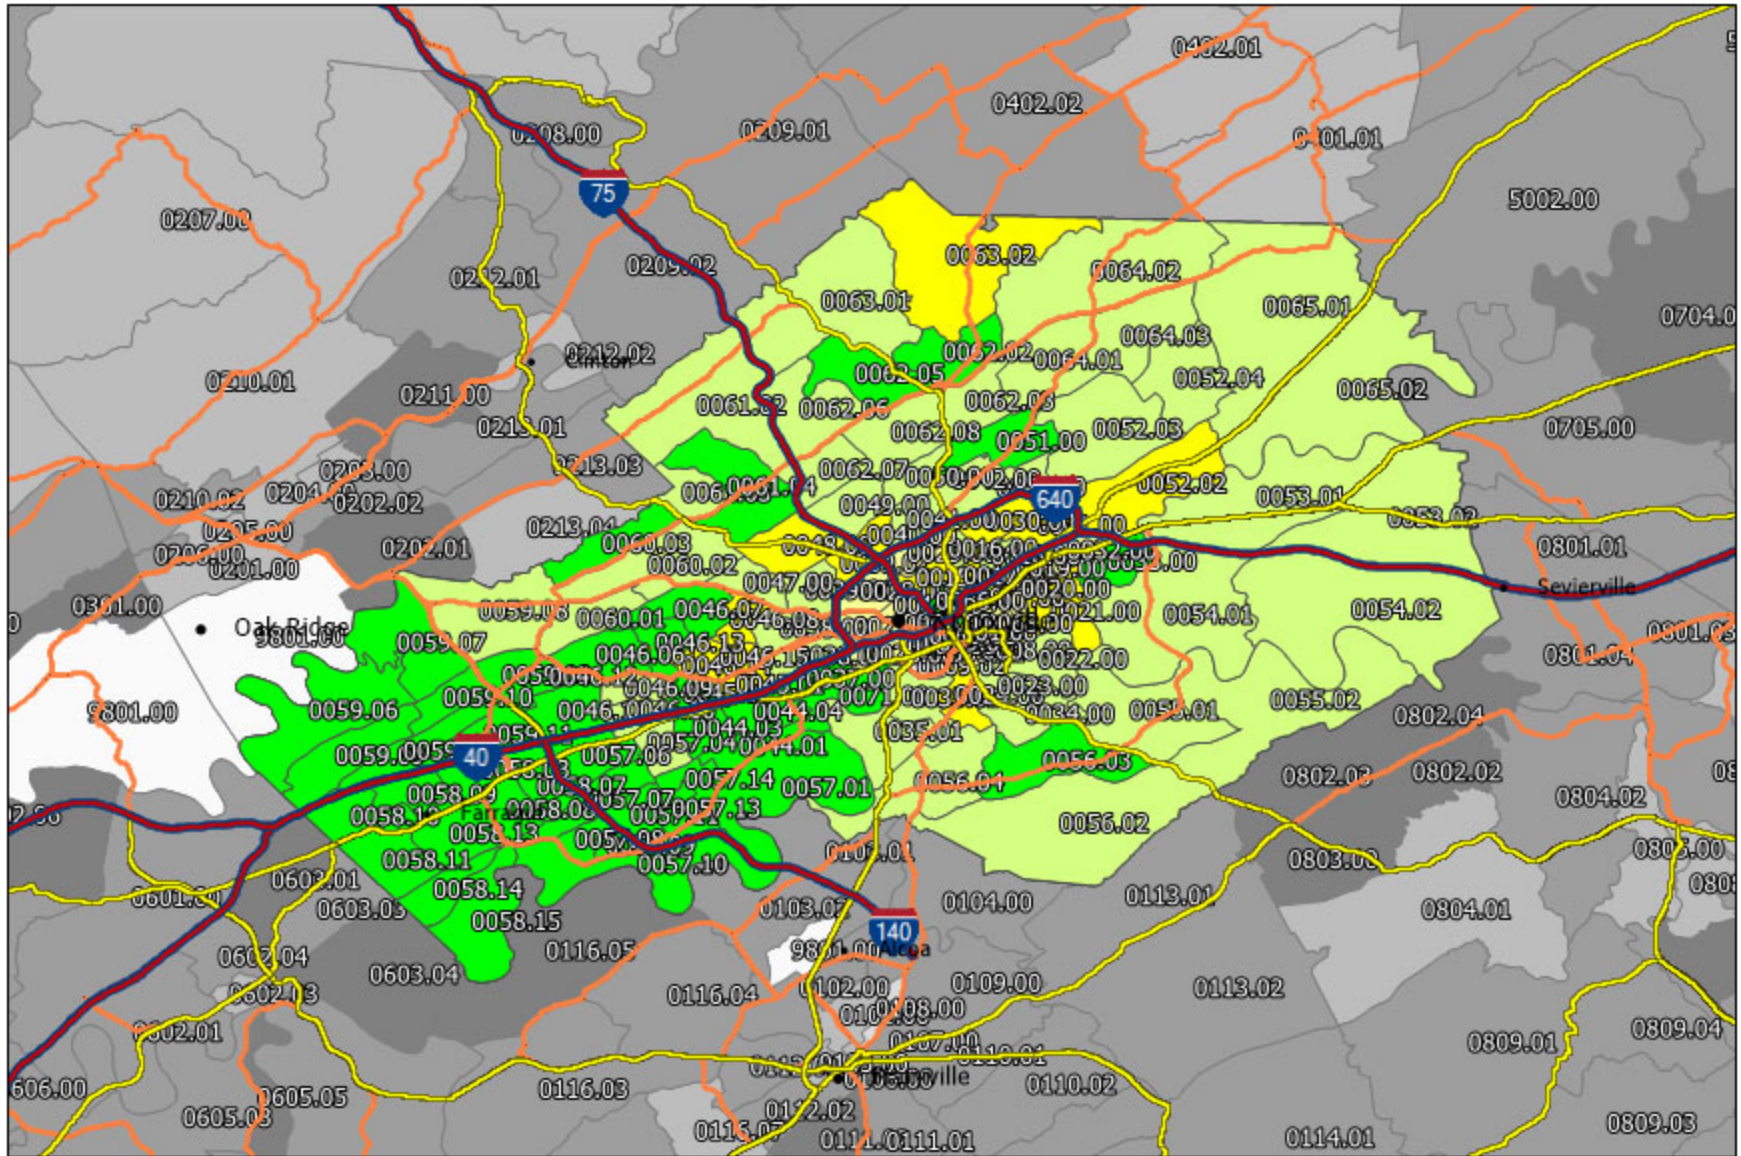

Knox County TN - Knoxville TN MSA

Map Legend

- Cities > 499,999
- Cities 200,000-499,999
- Cities 100,000-199,999
- Cities 50,000-99,999
- Cities 25,000-49,999
- Cities 10,000-24,999
- Cities < 10,000

- ▬ Interstate Highways
- ▬ Primary Highways
- ▬ Secondary Highways
- ▬ Streets
- ▬ Rural Roads
- States

Census Tracts (Inside) - Tract Income ...

- 0 - Income Not Available
- 1 - Low Income
- 2 - Moderate Income
- 3 - Middle Income
- 4 - Upper Income

Census Tracts (Outside) - Tract Income ...

- 0 - Income Not Available
- 1 - Low Income
- 2 - Moderate Income
- 3 - Middle Income
- 4 - Upper Income