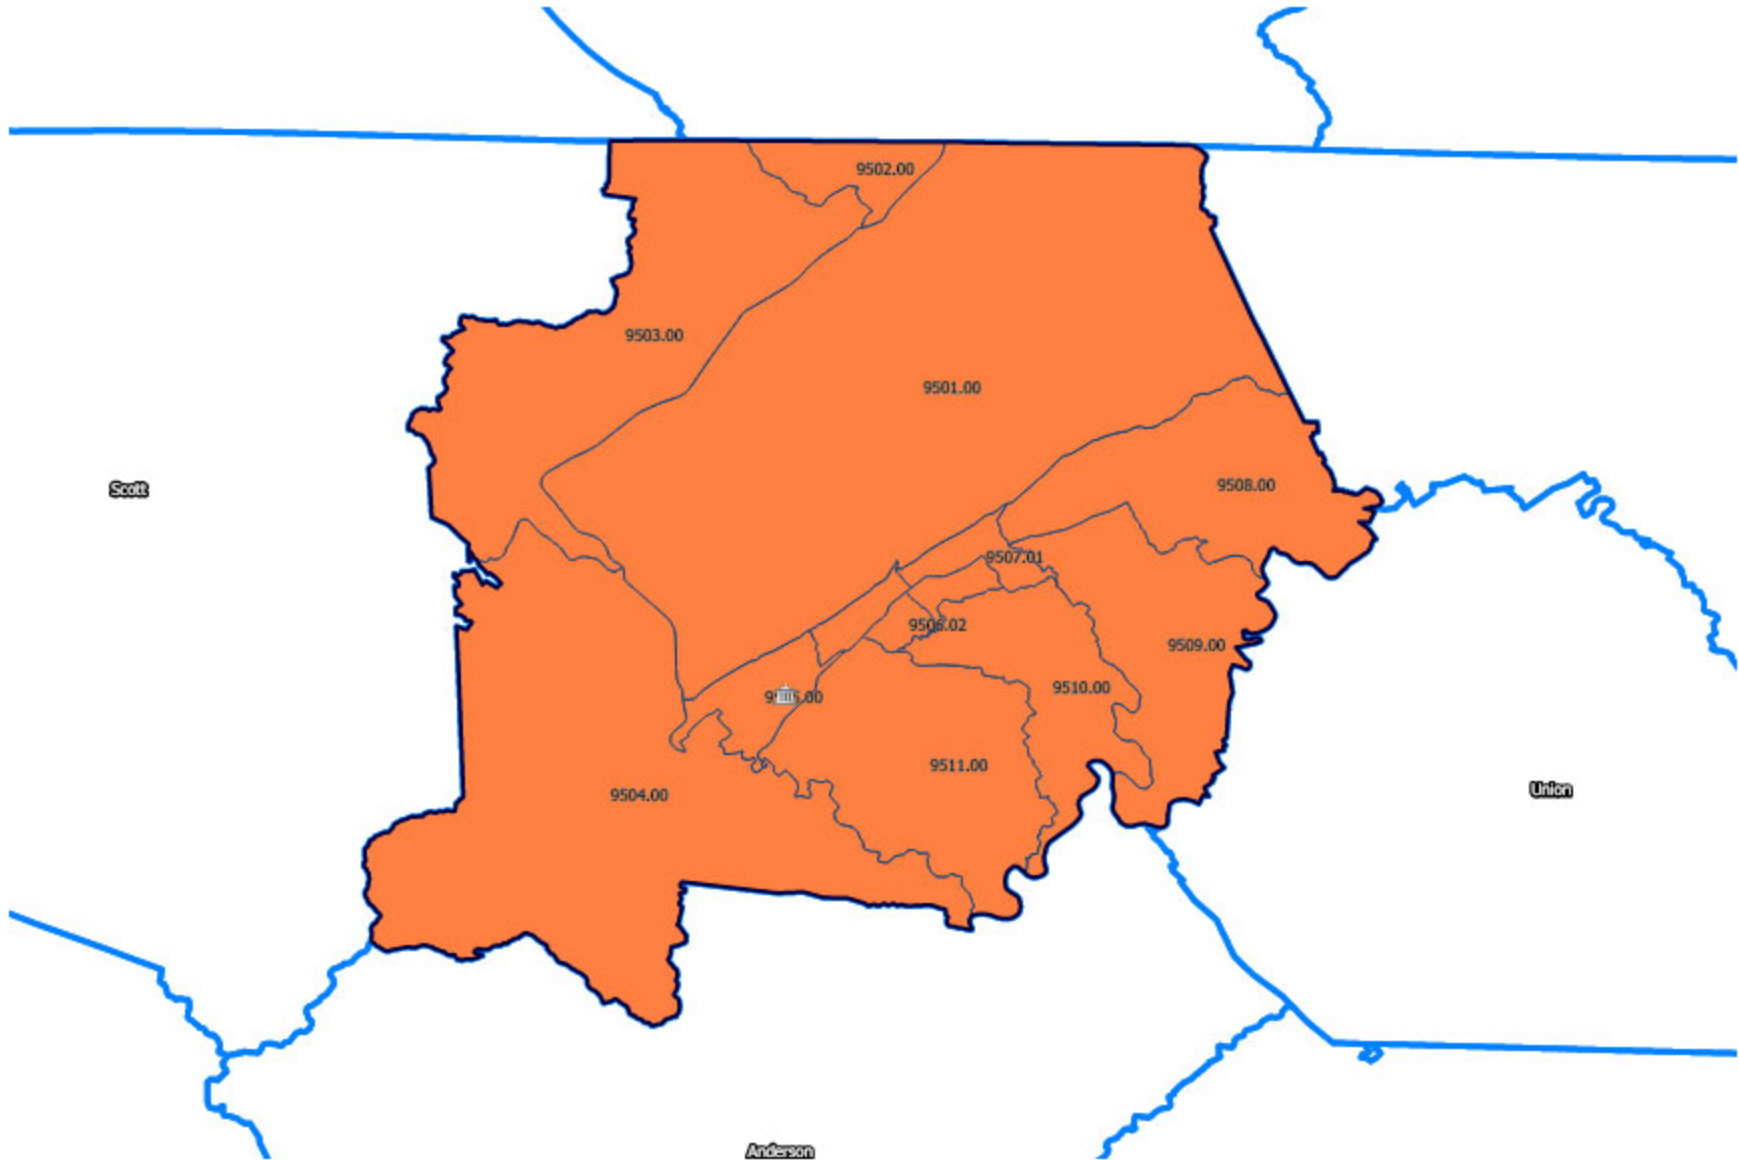

Campbell County, TN

Map Legend

Locations / 2025 / Hoerthide Bank ...

Census Tracts (Inside)

Counties